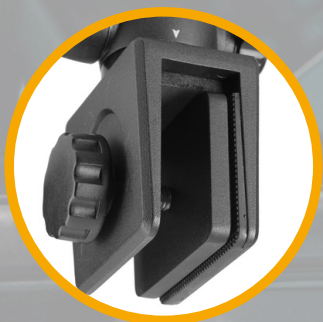

Arca Compatible
2-way pan head

Compact Plate
with non-twist pin

Long Handle
for easy control

Up to 29mm Clamp
with rubber inner

WINDOW MOUNT

Observe and capture the world from the
comfort of your car

PRODUCT SPECIFICATIONS

Feature	VEO 2 PH-24WM	VEO 2 PH-28WM
Arca compatible 2-Way Pan Head	Yes	Yes
Quick release Plate	Compact QS-55P	Large QS-61P
Long Handle	Yes	Yes
Telescopic Handle	No	Yes
Handle Controls Tilt Lock	Yes -60°~90°	Yes -60°~90°
Handle Controls Pan Lock	No Separate Lock Knob	Yes
Material	Aluminium	Aluminium
Colour	Black	Grey
Load Capacity	3kg	4kg
Weight	537g	711g
Maximum Clamp Width	22mm	29mm
Height	136mm	141mm

TIP

If you are looking to create panoramas, then we would recommend the **VEO 2 PH-24WM** as it includes a separate pan-lock.